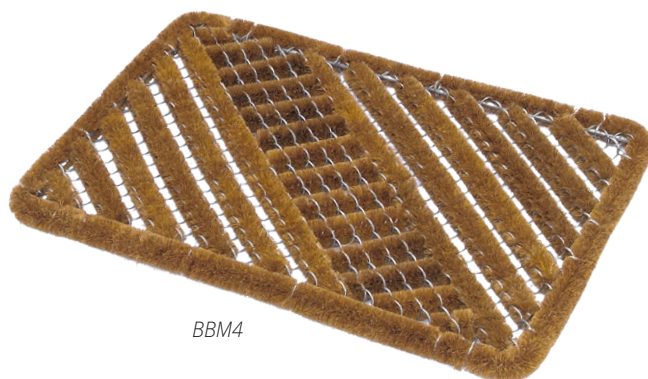

CODE	SIZE
BBBS	320 x 330mm
BBM4	500 x 800mm

## BOTTLE BRUSH MATS

### FEATURES

- Durable Galvanised wire frame.
- Coir "Bottlebrush" fibres scrub shoes clean.
- Boot Scraper cleans both sides and base of shoes.

BBBS

BBM4